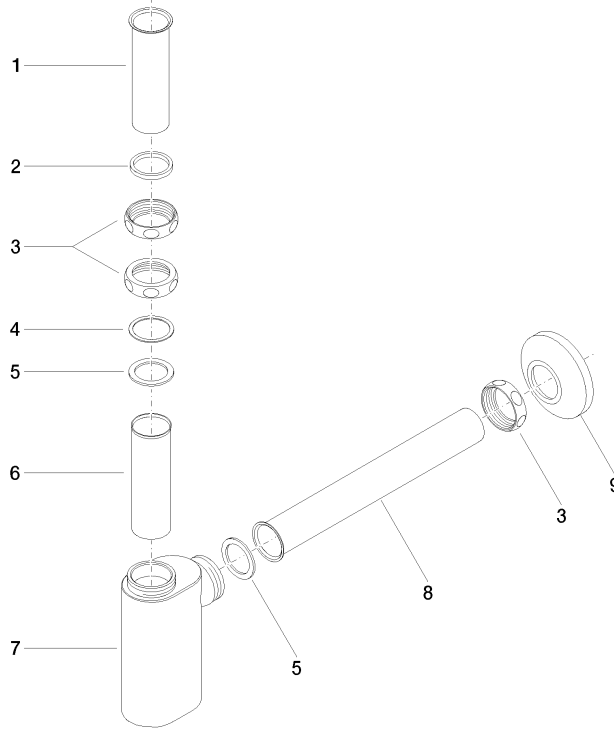

10 040 970

• rosette Ø 80 mm

| | | |
|---|-------------------------------|---------------|
|  | Brushed Platinum | 10 040 970-06 |
|  | Chrome | 10 040 970-00 |
|  | Platinum | 10 040 970-08 |
|  | Durabrand (23kt Gold) | 10 040 970-09 |
|  | Dark Chrome | 10 040 970-19 |
|  | Brushed Durabrand (23kt Gold) | 10 040 970-28 |
|  | Brushed Champagne (22kt Gold) | 10 040 970-46 |
|  | Champagne (22kt Gold) | 10 040 970-47 |
|  | Brushed Dark Platinum | 10 040 970-99 |

10 040 970

mm [inches]

10 040 970

Parts for other finishes can be found here: [Chrome](#)

Spare parts list

| No. | Item Number | Name | Quantity used | Delivery time |
|-----|--------------------|--|---------------|---------------|
| 1 | 09 28 23 005-06 | Pipe Ø 32 x 0,75 x 110 mm - Brushed Platinum | 1 | 10 |
| 2 | 09 14 05 017 90 | seal | 1 | 2 |
| 3 | 09 23 30 015-06 | nut | 3 | 10 |
| 4 | 09 28 10 003 90 | ring | 1 | 2 |
| 5 | 09 14 05 016 90 | Washer NBR 70 39,0 x 29,0 x 2,0 mm - | 2 | 2 |
| 6 | 09 28 23 006 90 | pipe | 1 | 2 |
| 7 | 09 19 22 080-06 | casing | 1 | 60 |
| 8 | 09 28 23 002-06 | pipe | 1 | 10 |
| 9 | 90 27 01 015 00-06 | rosette | 1 | - |