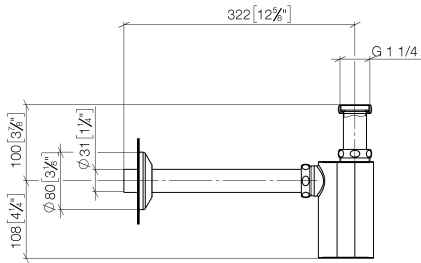

10 040 970

• rosette Ø 80 mm

| | | |
|---|-------------------------------|---------------|
|  | Brushed Platinum | 10 040 970-06 |
|  | Chrome | 10 040 970-00 |
|  | Platinum | 10 040 970-08 |
|  | Durabrand (23kt Gold) | 10 040 970-09 |
|  | Dark Chrome | 10 040 970-19 |
|  | Brushed Durabrand (23kt Gold) | 10 040 970-28 |
|  | Brushed Champagne (22kt Gold) | 10 040 970-46 |
|  | Champagne (22kt Gold) | 10 040 970-47 |
|  | Brushed Dark Platinum | 10 040 970-99 |

10 040 970

mm [inches]

10 040 970

Parts for other finishes can be found here: [Chrome](#)

Spare parts list

| No. | Item Number | Name | Quantity used | Delivery time |
|-----|--------------------|--|---------------|---------------|
| 1 | 09 28 23 005-06 | Pipe Ø 32 x 0,75 x 110 mm - Brushed Platinum | 1 | 10 |
| 2 | 09 14 05 017 90 | seal | 1 | 2 |
| 3 | 09 23 30 015-06 | nut | 3 | 10 |
| 4 | 09 28 10 003 90 | ring | 1 | 2 |
| 5 | 09 14 05 016 90 | Washer NBR 70 39,0 x 29,0 x 2,0 mm - | 2 | 2 |
| 6 | 09 28 23 006 90 | pipe | 1 | 2 |
| 7 | 09 19 22 080-06 | casing | 1 | 60 |
| 8 | 09 28 23 002-06 | pipe | 1 | 10 |
| 9 | 90 27 01 015 00-06 | rosette | 1 | - |